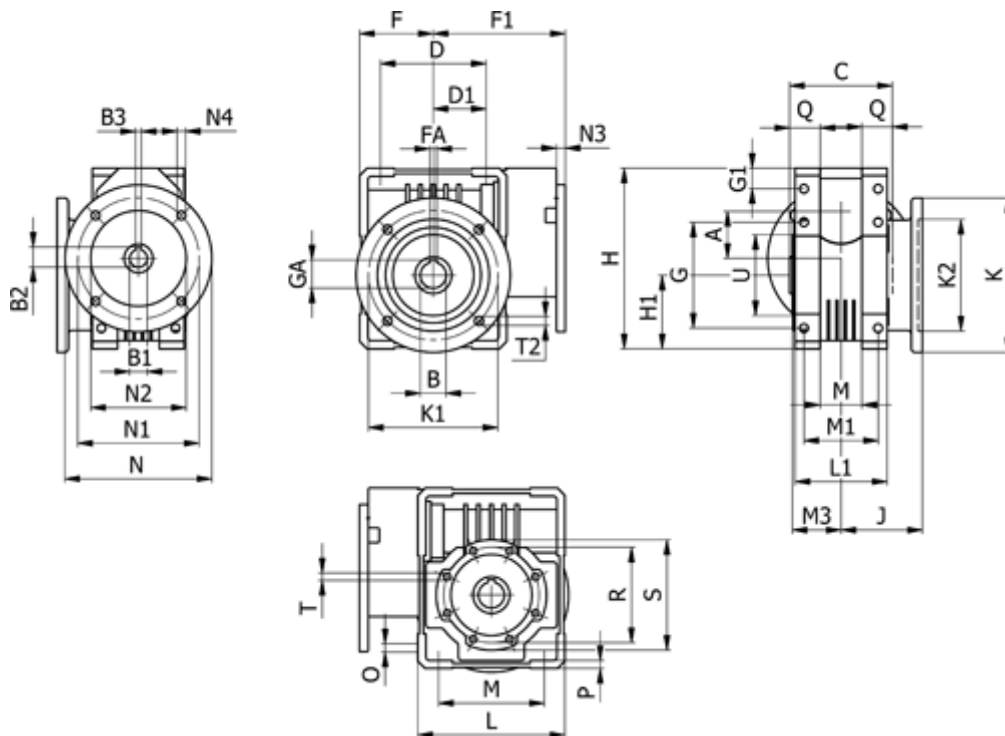

Article number: 392111006054010

Description: Worm gear
WR 110-UFC2-60-100B5, without lubrication

Measures

A = 110.10	E = 20	H = 308.0	M = 184	N4 = M12x13	U = 130
B = 42	E1 = 12	H1 = 125.0	M1 = 115	O = 14.0	
B1 E7 = 28	F = 125	J = 179.5	M2 = 69	P = 14	
B2 = 31.3	F1 = 213	K = 280	M3 = 73.0	Q = 45	
B3 H9 = 8	FA = 12	K1 = 230	N = 250	R = 165	
C = 155	G = 184	K2 = 170	N1 = 215	S = 200	
D = 174.0	G1 = 58.0	L = 250	N2 = 180	T = M12x19	
D1 = 82.0	GA = 45.3	L1 = 143	N3 = 13.0	T2 = 13.0	